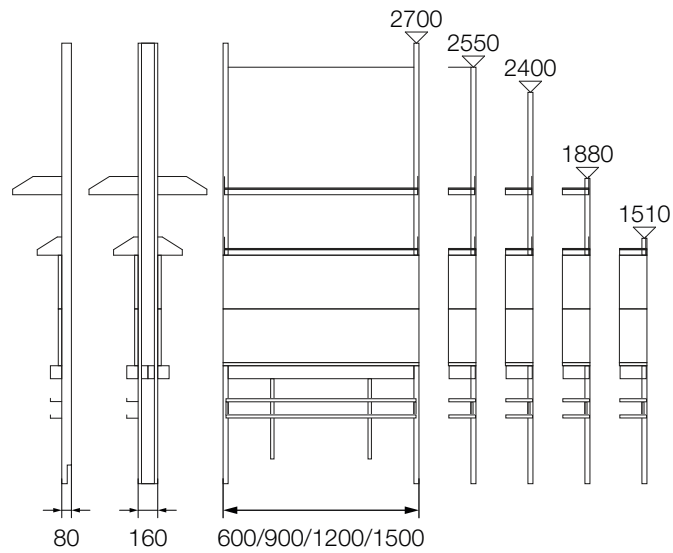

For particularly high density of services

- ✓ Few joints
- ✓ Assembly can be freely arranged
- ✓ Easy to access
- ✓ Can also be used as a room divider in the laboratory

	Width	Height	Depth
Wall workstation	600	1510 / 2400 / 2550	80
	900	1510 / 2400 / 2550	80
	1200	1510 / 2400 / 2550	80
	1500	1510 / 2400 / 2550	80
Dual workstation	600	1880 / 2400 / 2550	160
	900	1880 / 2400 / 2550	160
	1200	1880 / 2400 / 2550	160
	1500	1880 / 2400 / 2550	160

Dimensions [mm]