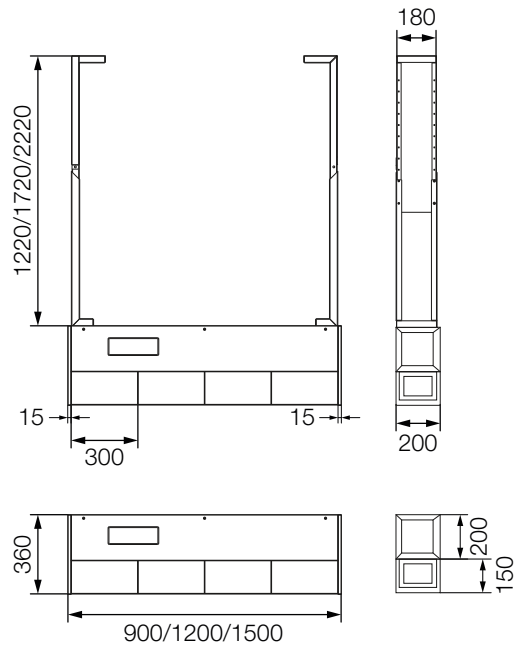

For maximum freedom

- ✓ More work area in the laboratory: ideal for setting up analytical equipment with service connections
- ✓ Ceiling or wall mounted, depending on available space

For your requirements

	Width	Boom height without suspension	Suspension length (variable)	Depth
Service boom for installation on the ceiling	900	360	up to max. 2220	200
	1200	360	up to max. 2220	200
	1500	360	up to max. 2220	200
Service boom for installation on the laboratory wall	900	360	up to max. 2220	200
	1200	360	up to max. 2220	200
	1500	360	up to max. 2220	200

Dimensions [mm]